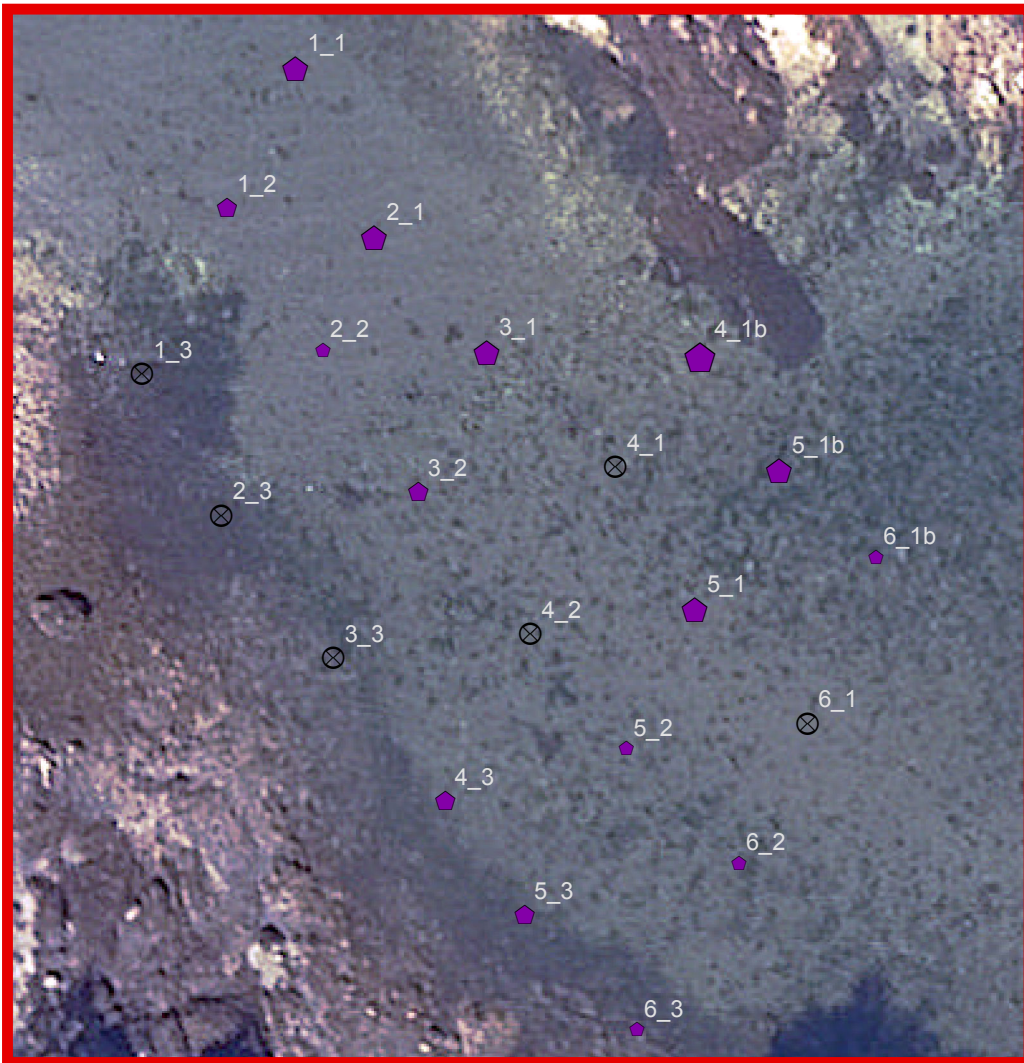

Digby Island Clam and Bathymetry Survey 2019

Clam Data	
Total Biomass(g)	
⊗	0.000000
◆	0.000001 - 75.000000
⬠	75.000001 - 340.000000
⬡	340.000001 - 779.000000
⬢	779.000001 - 1245.100000